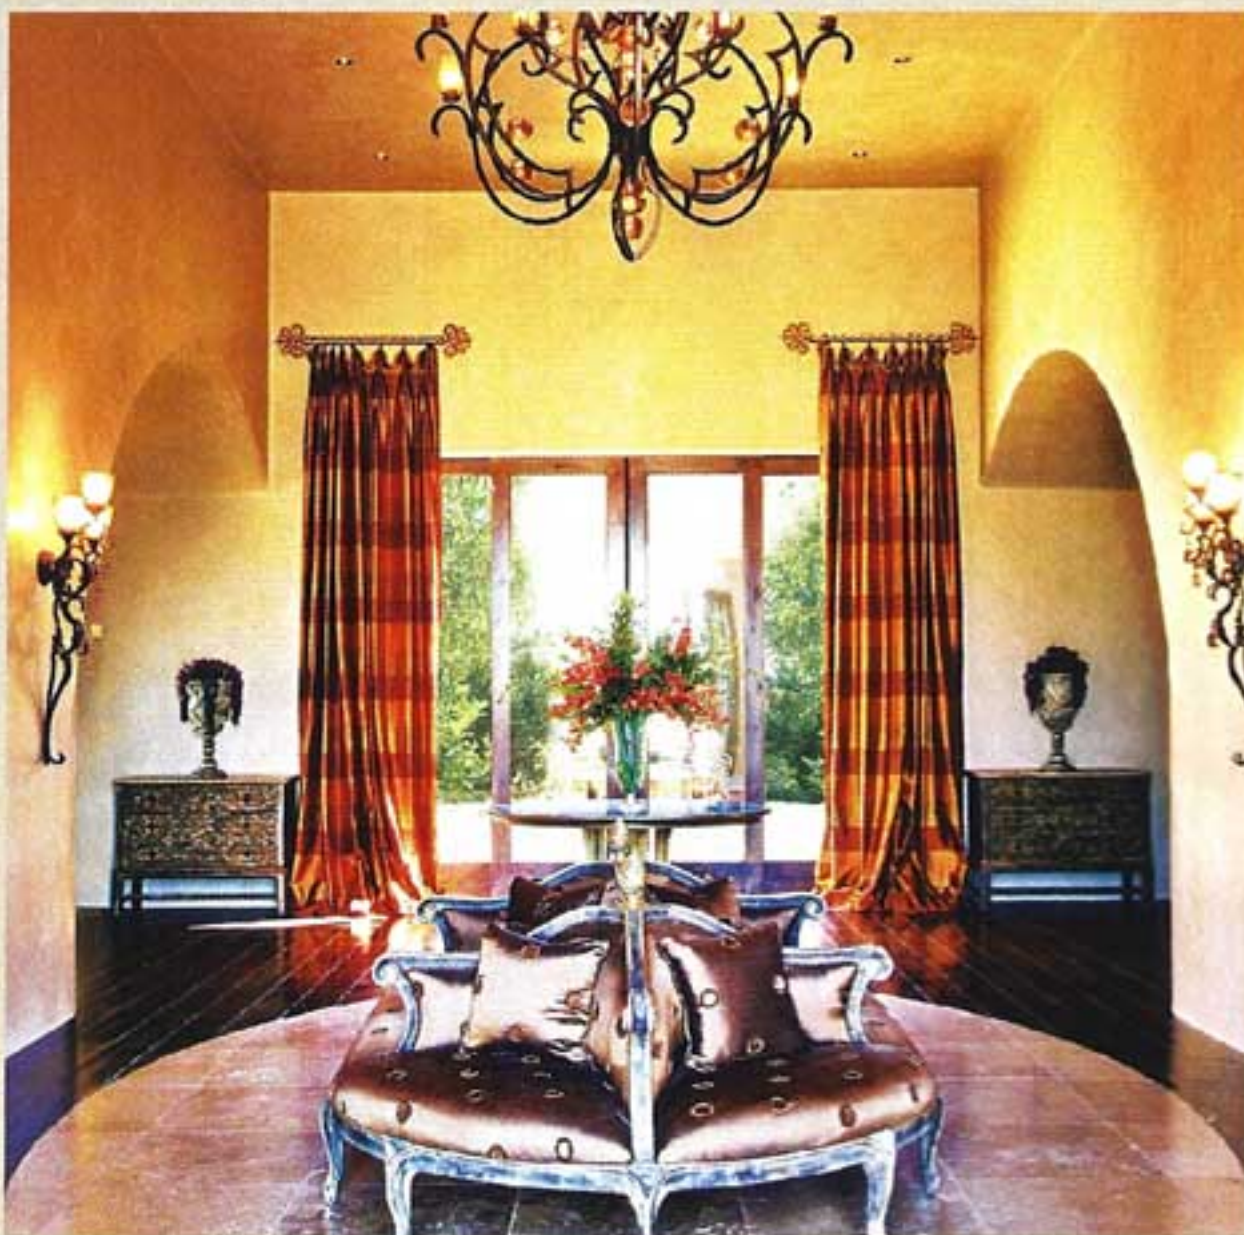

LOCATION: Scottsdale, AZ

SQFT: 6,500

FEATURES: Opulent and rich in texture, with a striking yet neutral color palette, this residential estate features a hand-painted damask ceiling treatment, as well as an 8-by-14 foot custom dining room table—both of which exude a hint of masculinity for timeless elegance.