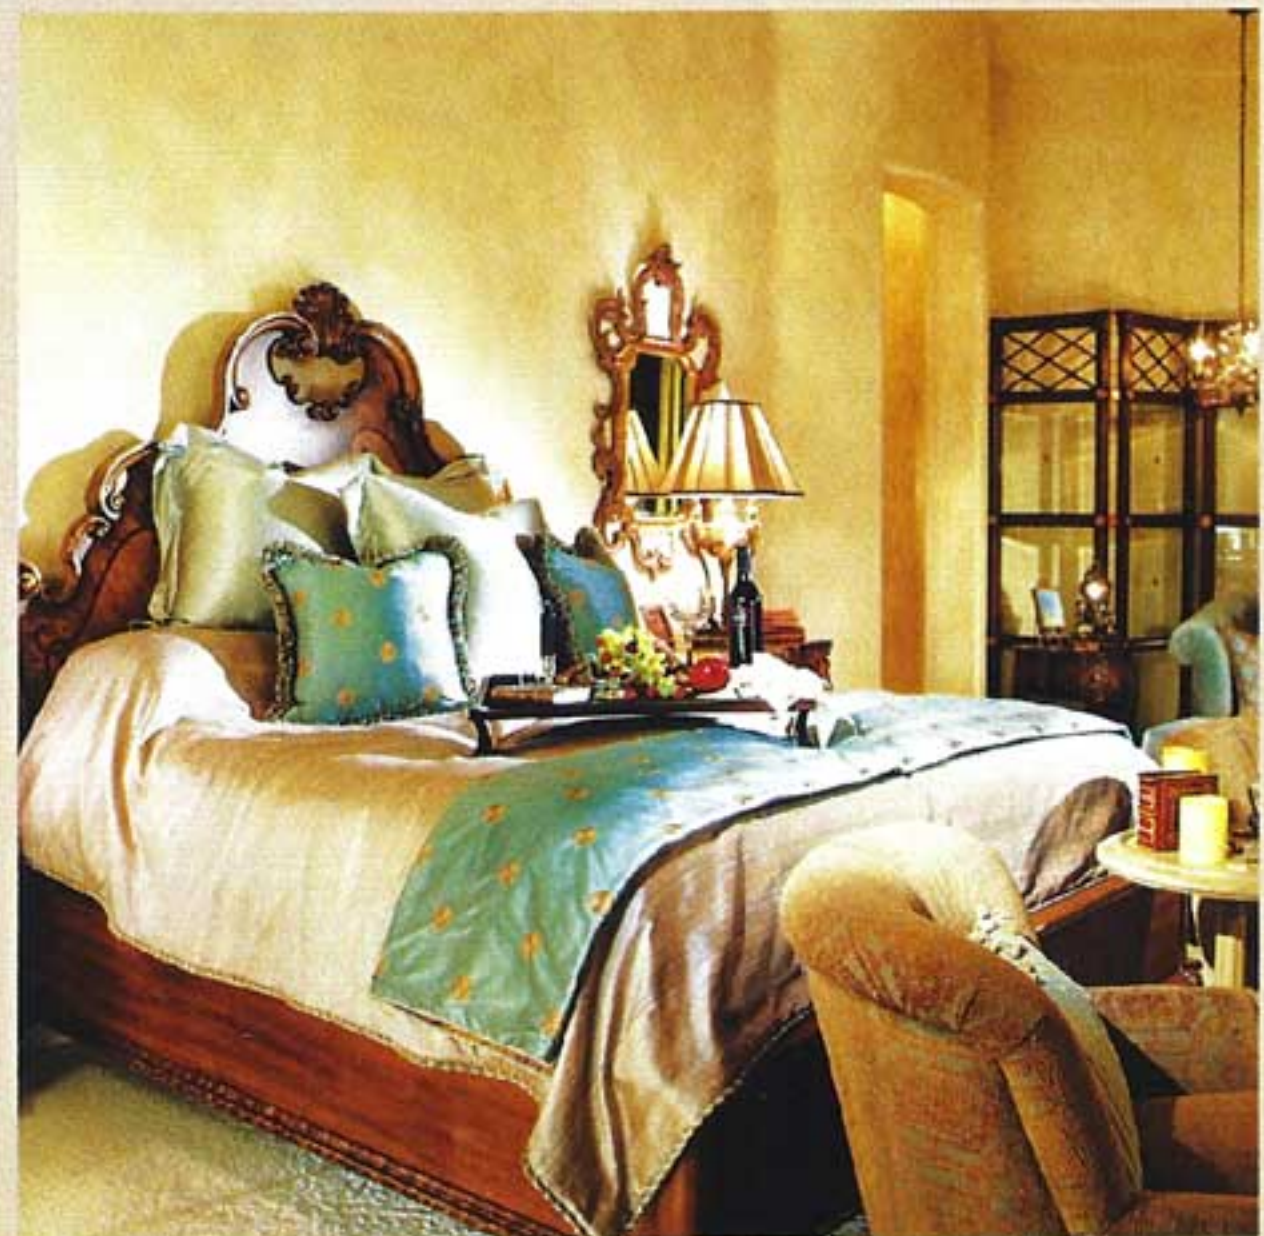

LOCATION: Peoria, AZ

SQFT: 6,850

FEATURES: Authentic Italian detailing and textiles, combined with custom, oversized furniture, inspire comfort and luxury. A resourceful use of space, and inflections of color interspersed throughout the home, create a refined sophistication upheld in all aspects of its design.